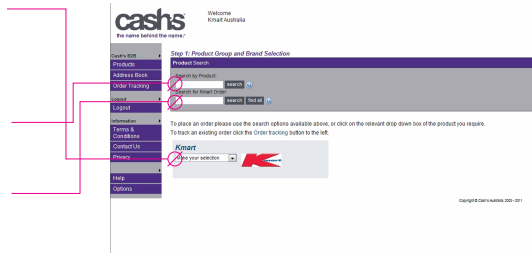

CASH'S APPAREL SOLUTIONS PTY LTD
SUITE 303, 12 CATO STREET
HAWTHORN EAST 3123
VICTORIA, AUSTRALIA
Tel: +61 (0) 3 8877 9000
Fax: +61 (0) 3 8877 9001

CASH'S (HONG KONG)
B1, 3/F MORLITE BUILDING,
40 HUNG TO ROAD.
KWUN TONG, KOWLOON, HONG KONG
Tel: +(852) 2959 3057
Fax: +(852) 2950 0123

CASH'S (CHINA)
SUITE 6A05-07 SHANGHAI MART,
2299 YANAN ROAD (WEST),
SHANGHAI 200336, CHINA
Tel: +(86) 21 6236 1319 Ext. 809
Tel: +(86) 21 6236 1319 Ext. 815

CASH'S (UK) LTD
1A WHEELER ROAD
SEVEN STARS IND ESTATE
COVENTRY, CV3 4LB
Tel: +44 (0) 24 76 466 466
Fax: +44 (0) 24 76 462 525

➔ 步骤 1 – 品牌及产品群选择

- 先开始按上，下箭头作选择产品类型
- 如知道产品编号 (Product Code) 可跳选步骤 3
- 若自动提取销售订单资料，请于此按订单编号

提示 – 所有品牌不一定齐全 “自动提取销售订单资料”