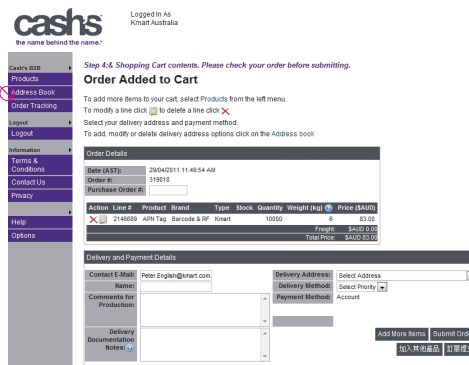

CASH'S APPAREL SOLUTIONS PTY LTD
SUITE 303, 12 CATO STREET
HAWTHORN EAST 3123
VICTORIA, AUSTRALIA
Tel: +61 (0) 3 8877 9000
Fax: +61 (0) 3 8877 9001

CASH'S (HONG KONG)
B1, 3/F MORLITE BUILDING,
40 HUNG TO ROAD.
KWUN TONG, KOWLOON, HONG KONG
Tel: +(852) 2959 3057
Fax: +(852) 2950 0123

CASH'S (CHINA)
SUITE 6A05-07 SHANGHAI MART,
2299 YANAN ROAD (WEST),
SHANGHAI 200336, CHINA
Tel: +(86) 21 6236 1319 Ext. 809
Tel: +(86) 21 6236 1319 Ext. 815

CASH'S (UK) LTD
1A WHEELER ROAD
SEVEN STARS IND ESTATE
COVENTRY, CV3 4LB
Tel: +44 (0) 24 76 466 466
Fax: +44 (0) 24 76 462 525

➔ 加交货地址资料或更正

- B2B会提供指定地址簿选择；如增加或更正，请按地址簿 (Address Book)

提示—为确保准确提交货品，请留意所有资料包括接洽资料必须完整及准确

- 请按行动 (Action—"A") 来增加送货地址，如需更正，请按 (📄) 。如取消，请按 (✖)